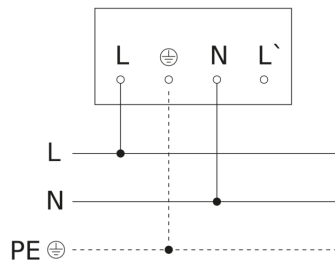

Sensor-switched LED floodlight - Professional Line

XLED PRO ONE Plus S

with motion detector - anthracite

EAN 4007841 069551

Article number 069551

Master circuit diagram

Master/slave interconnection circuit diagram